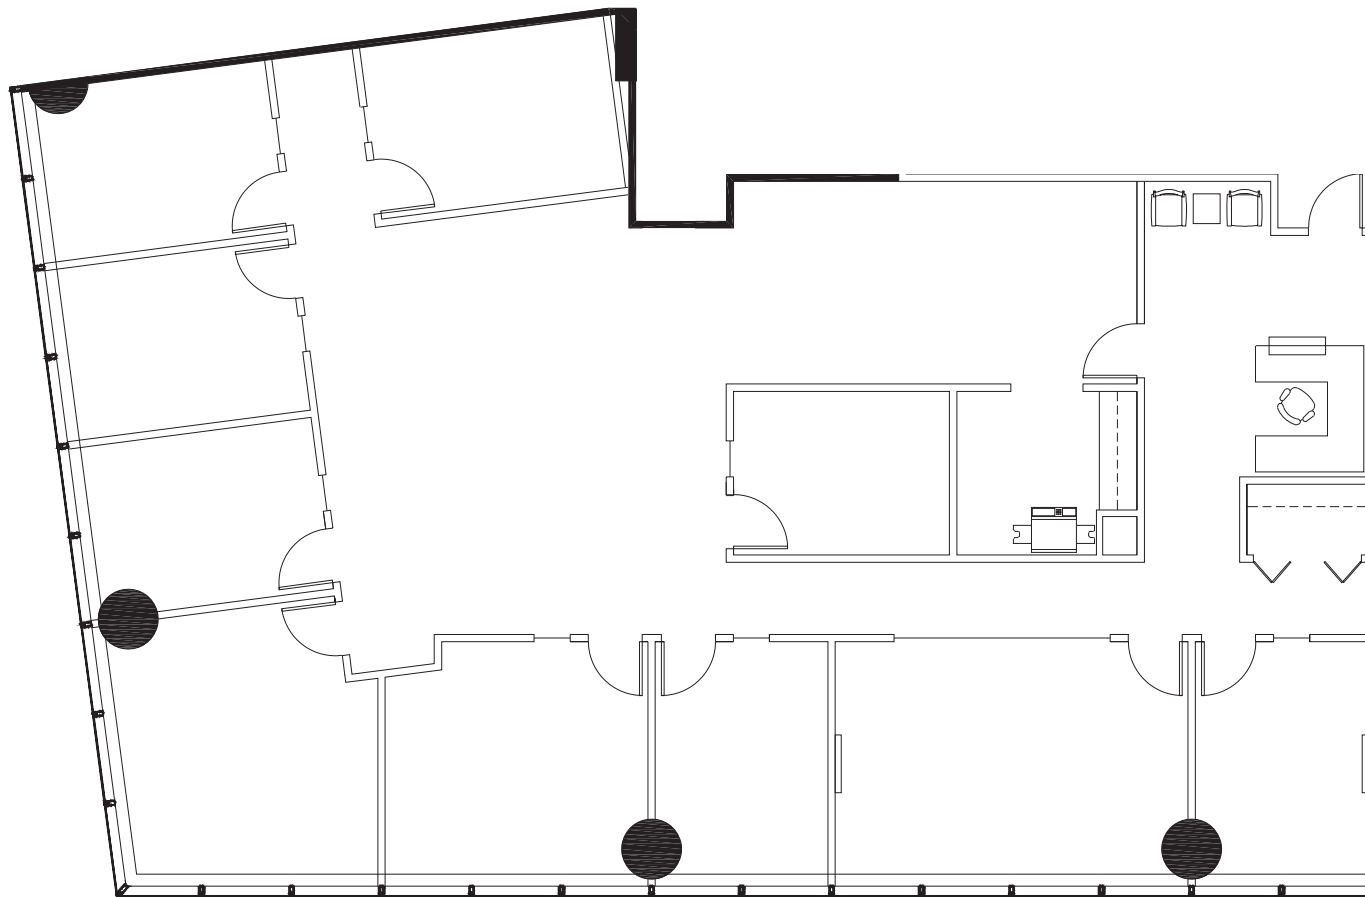

ARCHITECTURE + INTERIOR DESIGN

5076 WINTERS CHAPEL RD, SUITE 100

ATLANTA, GA 30380

(o) 770.396.3207

Three Alliance Center

3550 Lenox Rd Atlanta, GA 30326

KEY PLAN

VACANT

11th Floor - Suite 1125
3,667 RSF

Greg Frankum
(404) 842-6565

greg.frankum@transwestern.com

Matt Spickard
(404) 842-6566

matt.spickard@transwestern.com

Ellie Higgins
(404) 842-6526

ellie.higgins@transwestern.com