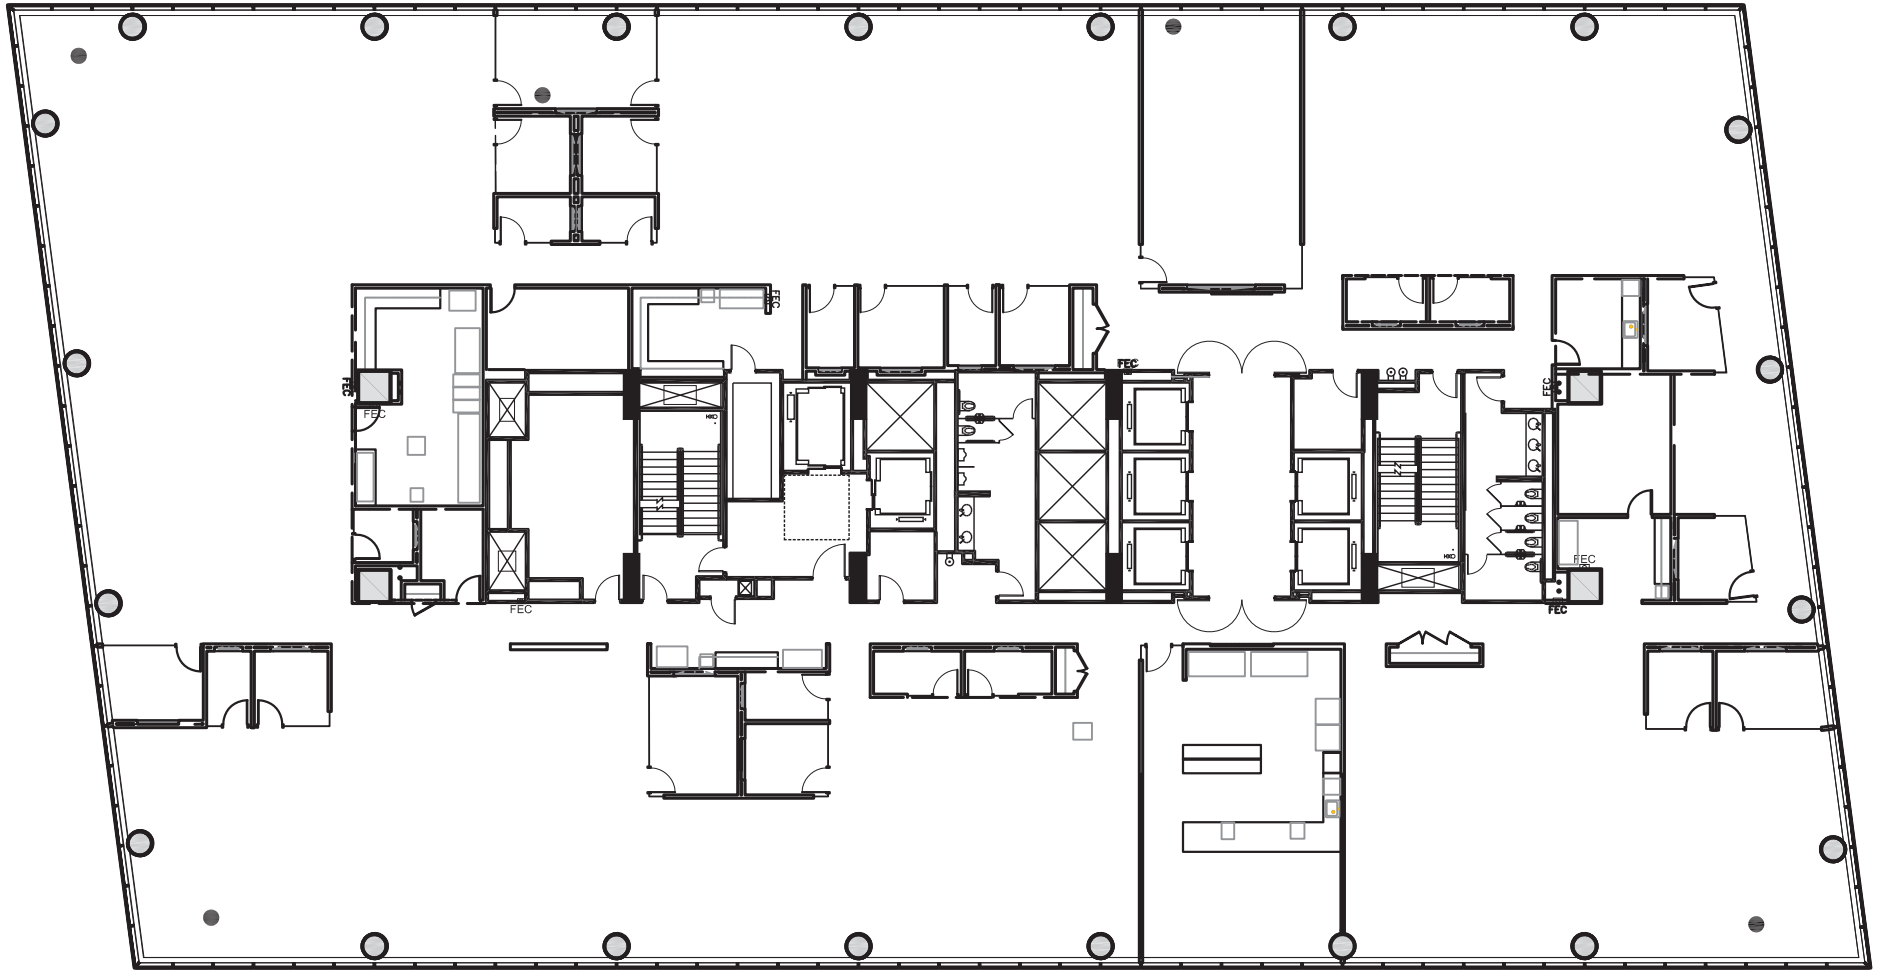

KEY PLAN

Available

16th Floor - Suite 1600
25,477 RSF

Greg Frankum
(404) 842-6565

greg.frankum@transwestern.com

Matt Spickard
(404) 842-6566

matt.spickard@transwestern.com

Ellie Higgins
(404) 842-6526