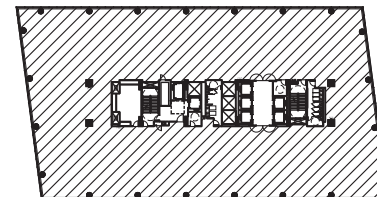

ARCHITECTURE + INTERIOR DESIGN

5078 WINTERS CHAPEL RD, SUITE 100

ATLANTA, GA 30380

(o) 770.396.3207

Three Alliance Center

3550 Lenox Rd Atlanta, GA 30326

16th Floor - 25,477 RSF

THREE ALLIANCE CENTER

KEY PLAN

Available

16th Floor - Suite 1600
25,477 RSF

Greg Frankum
(404) 842-6565

greg.frankum@transwestern.com

Matt Spickard
(404) 842-6566

matt.spickard@transwestern.com

Ellie Higgins
(404) 842-6526

ellie.higgins@transwestern.com