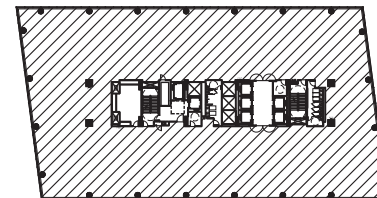

KEY PLAN

Available

16th Floor - Suite 1600
25,477 RSF

Greg Frankum
(404) 842-6565

greg.frankum@transwestern.com

Matt Spickard
(404) 842-6566

matt.spickard@transwestern.com

Ellie Higgins
(404) 842-6526