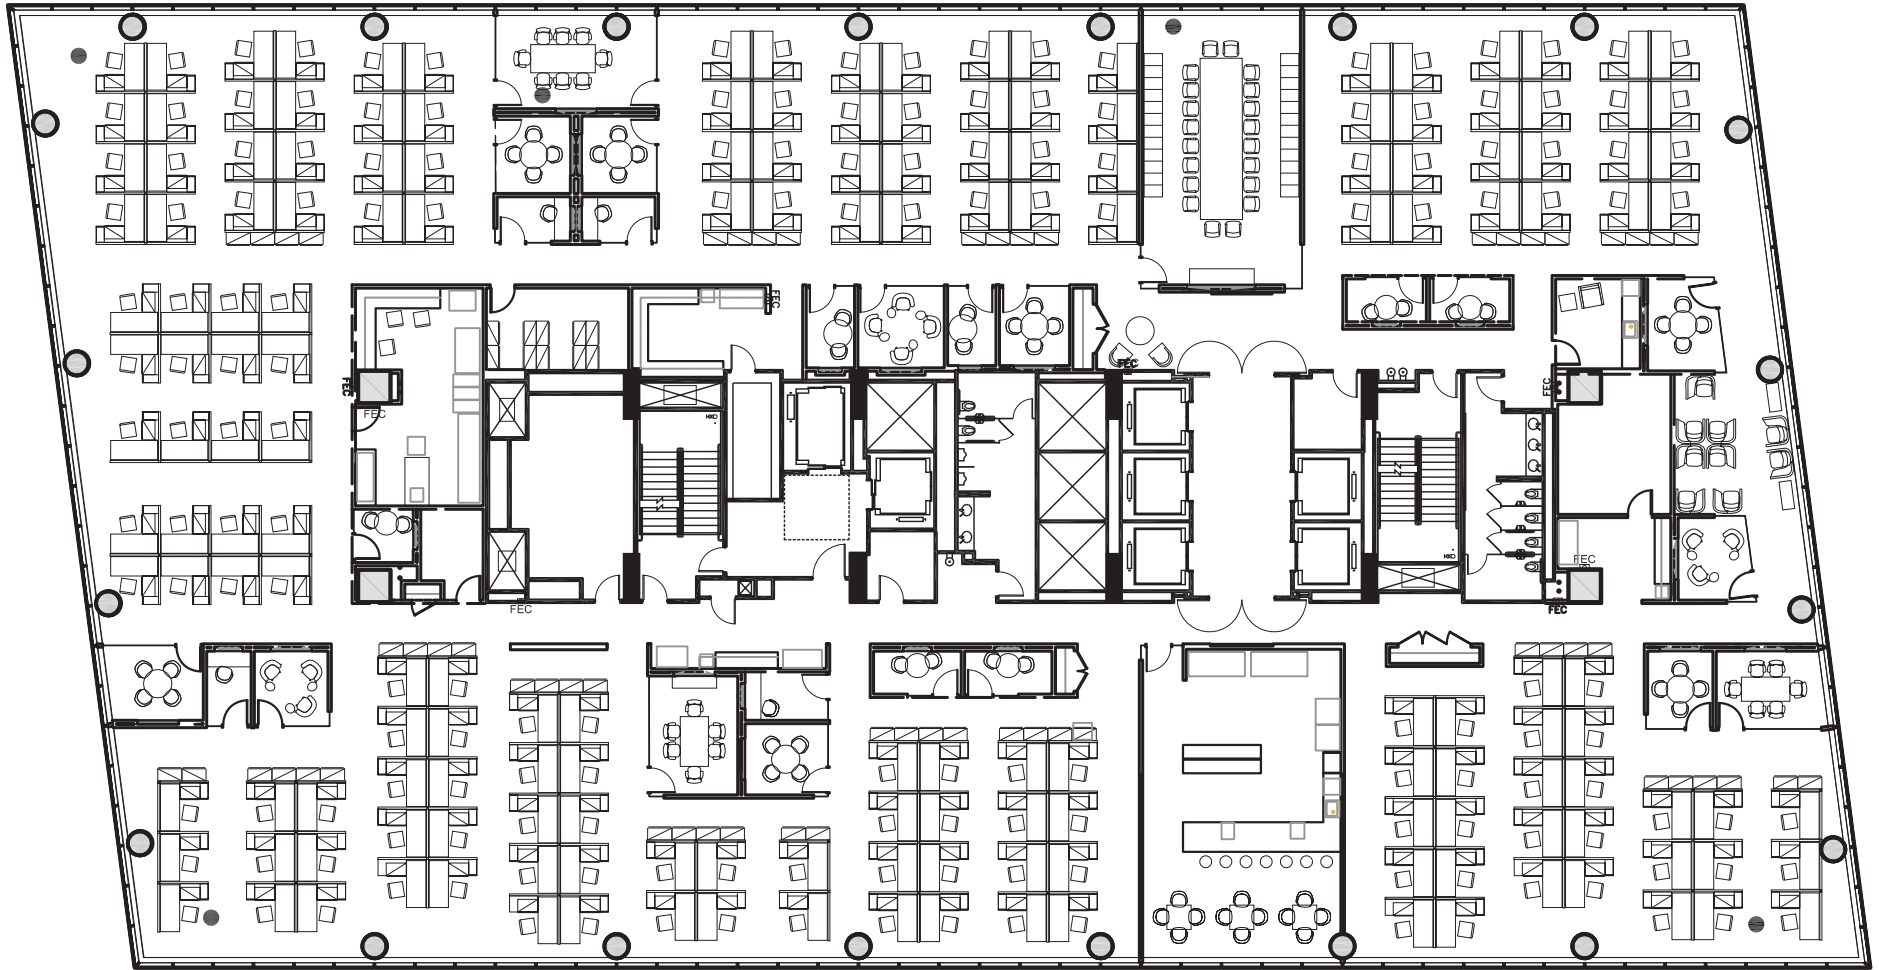

THREE ALLIANCE CENTER

KEY PLAN

Available

16th Floor - Suite 1600
25,477 RSF

Greg Frankum
(404) 842-6565

greg.frankum@transwestern.com

Matt Spickard
(404) 842-6566

matt.spickard@transwestern.com